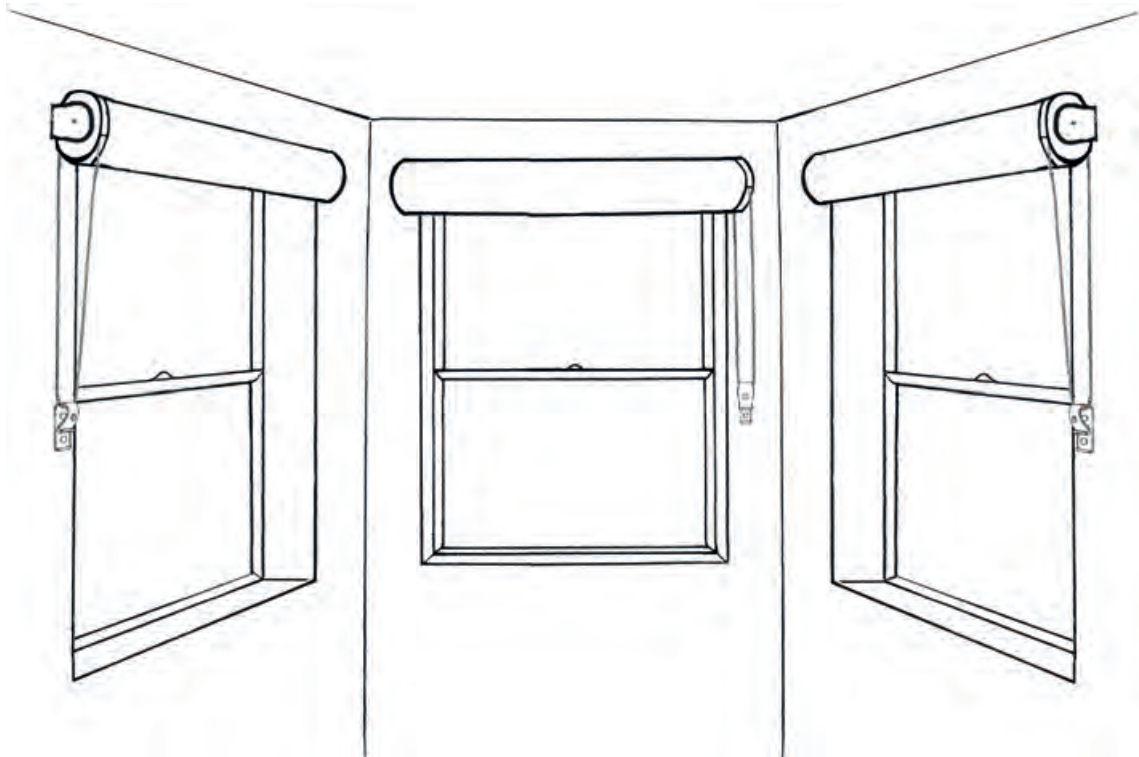

Measuring for bay windows

Tip: Each bay window is different - there is no one rule to measuring.

1

Curtains

If your pole or track is in place, simply follow our "how to measure for curtains" instructions. If you need to fit a pole or track before measuring please call us on 01650 521357 or 07779 479 452 for advice.

2

Roman and roller blinds

Measuring for Roman blinds or roller blinds to go in a bay can be quite complicated. You will need to deduct a certain amount from the width of each blind in order for them to move up and down properly.