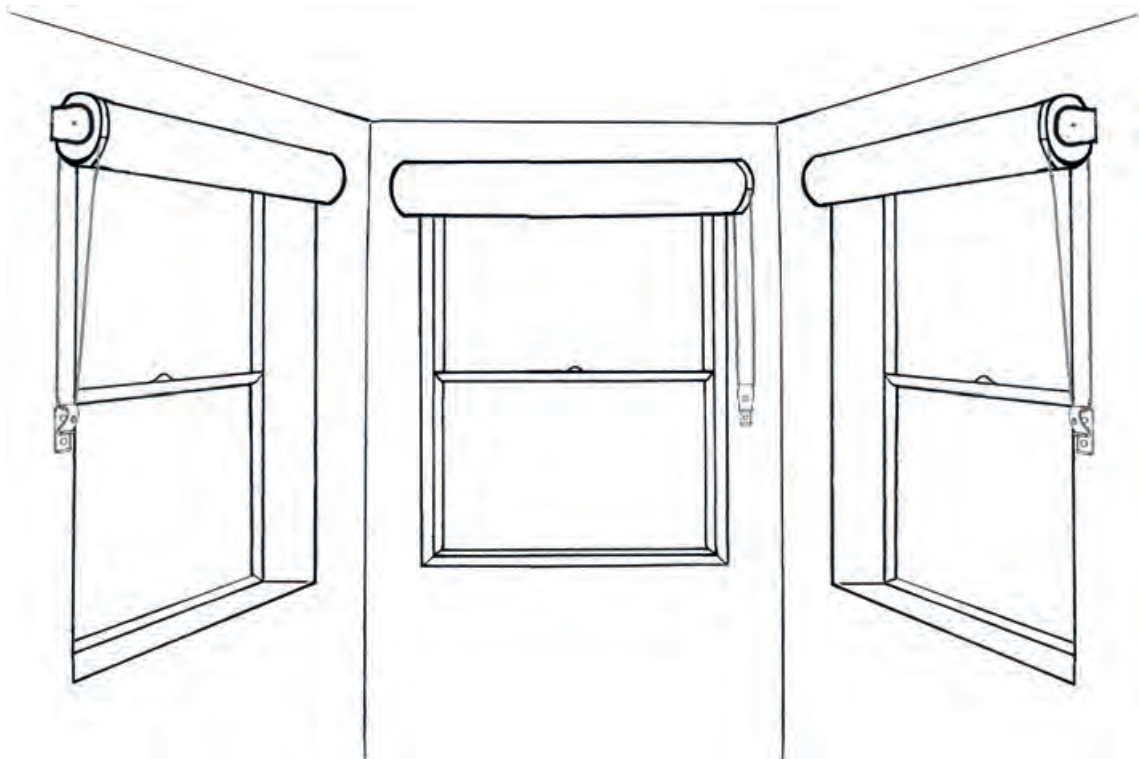

Measuring for bay windows

Tip: Each bay window is different - there is no one rule to measuring.

1

Curtains

If your pole or track is in place, simply follow our "how to measure for curtains" instructions. If you need to fit a pole or track before measuring please call us on 01686 449442 or 07779 479 452 for advice.

2

Roman and roller blinds

Measuring for Roman blinds or roller blinds to go in a bay can be quite complicated. You will need to deduct a certain amount from the width of each blind in order for them to move up and down properly.